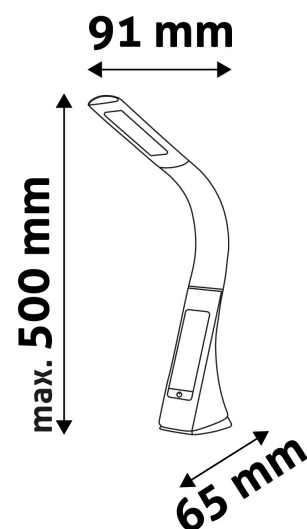

PRODUCT OUTLINE