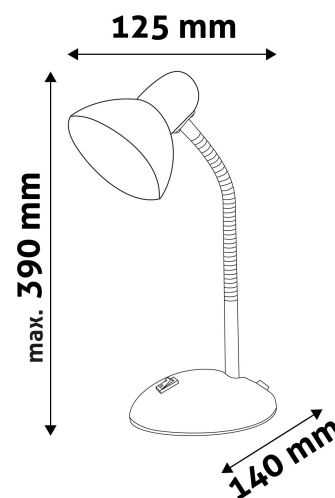

### TECHNICAL DETAILS

|                    |          |
|--------------------|----------|
| Wattage:           | 40W      |
| Voltage:           | 220-240V |
| Built-in battery:  | No       |
| Beam angle:        | 160°     |
| Dimmability:       | No       |
| Lumen output:      |          |
| Color temperature: |          |
| Lifetime:          | 30 000h  |
| Energy class:      |          |
| Type of LED:       |          |
| Number of LEDs:    |          |
| CRI:               | >80      |
| IP standard:       | IP20     |

Date of issue: 2023-01-20

Page: 2/3

**PRODUCT SIZE**

Width: 140mm  
 Height: 390mm  
 Depth:

**CARDBOARD BOX**

EAN: 5999097915548  
 Packaging: 1/b 12/c 192/p  
 Dimensions: 150mm x 235mm x 150mm  
 Net weight: 1 067g  
 Gross weight: 1 042g

**CARTON**

EAN: 5999097915555  
 Packaging: 1/b 12/c 192/p  
 Dimensions: 470mm x 320mm x 490mm  
 Net weight: 12.804kg  
 Gross weight: 12.504kg

**PALLET EXAMPLE**

Height:  
 Width: 120cm (std Euro pallet)  
 Depth: 80cm (std Euro pallet)  
 Cartons per pallet: 16carton/pallet  
 Cartons per row:  
 Net weight: 204.864kg  
 Gross weight: 200.064kg

**PRODUCT PICTURE**

**PRODUCT OUTLINE**