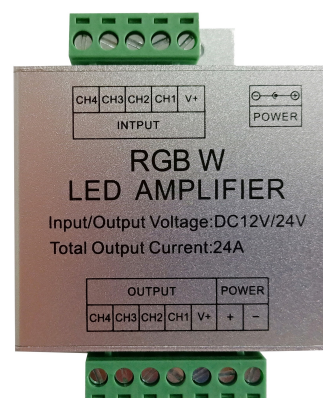

Avide LED Strip 12V 288W RGB+W Amplifier

Product code: ABL512VRGBW-288W-AMP
Brand link: avidelighting.com/qr/ABL512VRGBW-288W-AMP
ID: AB-190518
Company name: Armin Trade Kft.
Company address: Kossuth utca 22 2/4, 4024 Debrecen

Date of issue: 2023-01-20
Page: 2/3

PRODUCT SIZE

Magasság: 64mm
Szélesség: 80mm
Hosszúság: 80mm

CARDBOARD BOX

EAN: 5999097914008
Packaging: 1/b
Dimensions: 115mm x 70mm x 34mm
Net weight:
Gross weight: 121.4g

CARTON

EAN: 5999097914015
Packaging: 1/b
Dimensions: 380mm x 500mm x 290mm
Net weight:
Gross weight: 0.1214kg

PALLET EXAMPLE

Height:
Width: 120cm (std Euro pallet)
Mepth: 80cm (std Euro pallet)
Cartons per pallet: 1carton/pallet
Cartons per row:
Net weight:
Gross weight: 0.1214kg

PRODUCT PICTURE