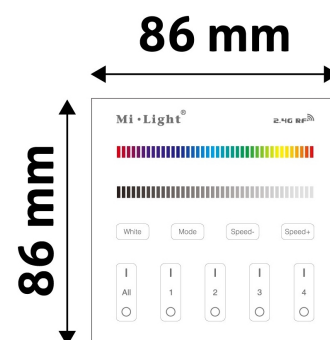

PRODUCT OUTLINE