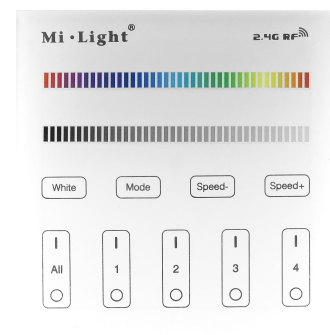

Avide LED Strip 12V RGB+W 4 Zone RF Surface Mounted /2xAAA/ Touch Remote

Product code: ABL512VTPSRGBW-RFC-4Z
Brand link: avidelighting.com/qr/ABL512VTPSRGBW-RFC-4Z
ID: AB-190518
Company name: Armin Trade Kft.
Company address: Kossuth utca 22 2/4, 4024 Debrecen

Date of issue: 2023-01-20

Page: 2/4

PRODUCT SIZE

Magasság: 86mm
Szélesség: 86mm
Hosszúság: 86mm

CARDBOARD BOX

EAN: 5999097912684
Packaging: 1/b
Dimensions: 110mm x 110mm x 30mm
Net weight:
Gross weight: 110g

CARTON

EAN: 5999097912691
Packaging: 1/b
Dimensions: 572mm x 456mm x 167mm
Net weight:
Gross weight: 0.11kg

PALLET EXAMPLE

Height:
Width: 120cm (std Euro pallet)
Mepth: 80cm (std Euro pallet)
Cartons per pallet: 1carton/pallet
Cartons per row:
Net weight:
Gross weight: 0.11kg

PRODUCT PICTURE