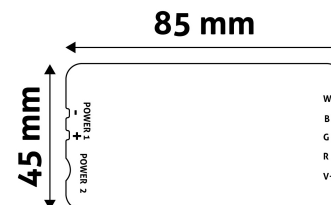

PRODUCT OUTLINE