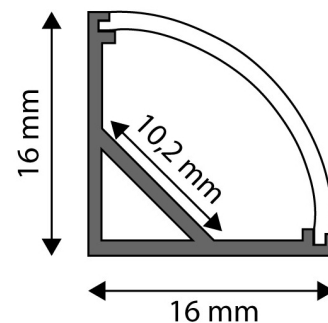

QR code:

Date of issue: 2023-01-20

Page: 2/3

PRODUCT SIZE

Width:	16mm
Height:	16mm
Depth:	2 000mm

PRODUCT PICTURE

CARDBOARD BOX

EAN:	5999097910307
Packaging:	(2/bl)
Dimensions:	16mm x 2 020mm x 16mm
Net weight:	
Gross weight:	208g

PRODUCT OUTLINE

CARTON

EAN:	5999097910314
Packaging:	(2/bl)
Dimensions:	2 070mm x 200mm x 160mm
Net weight:	
Gross weight:	0.208kg

PALLET EXAMPLE

Height:	
Width:	120cm (std Euro pallet)
Mept:h:	80cm (std Euro pallet)
Cartons per pallet:	1carton/pallet
Cartons per row:	
Net weight:	
Gross weight:	0.208kg