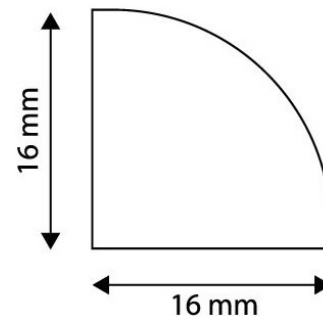

Date of issue: 2023-01-20

Page: 2/3

PRODUCT SIZE

Width: 16mm
Height: 16mm
Depth:

PRODUCT PICTURE

CARDBOARD BOX

EAN: 5999562289785
Packaging: 2/b
Dimensions:
Net weight:
Gross weight: 3g

PRODUCT OUTLINE

CARTON

EAN: 5999562289792
Packaging: 2/b
Dimensions:
Net weight:
Gross weight: 0.003kg

PALLET EXAMPLE

Height:
Width: 120cm (std Euro pallet)
Mepth: 80cm (std Euro pallet)
Cartons per pallet: 1carton/pallet
Cartons per row:
Net weight:
Gross weight: 0.003kg