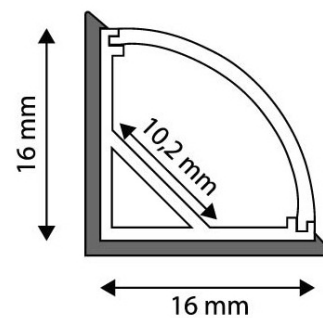

PRODUCT OUTLINE