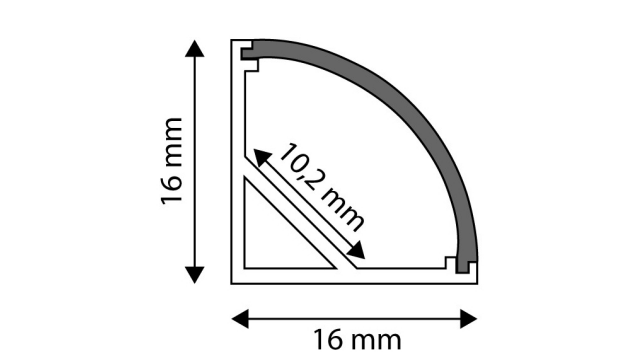

Date of issue: 2023-01-20

Page: 2/3

PRODUCT SIZE

Width: 21.9mm
 Height: 5mm
 Depth: 1 000mm

PRODUCT PICTURE

CARDBOARD BOX

EAN: 5999562289945
 Packaging: 1/b
 Dimensions: 20mm x 1 020mm x 5mm
 Net weight:
 Gross weight: 26g

PRODUCT OUTLINE

CARTON

EAN: 5999562289952
 Packaging: 1/b
 Dimensions: 1 070mm x 190mm x 170mm
 Net weight:
 Gross weight: 0.026kg

PALLET EXAMPLE

Height:
 Width: 120cm (std Euro pallet)
 Mepth: 80cm (std Euro pallet)
 Cartons per pallet: 1carton/pallet
 Cartons per row:
 Net weight:
 Gross weight: 0.026kg