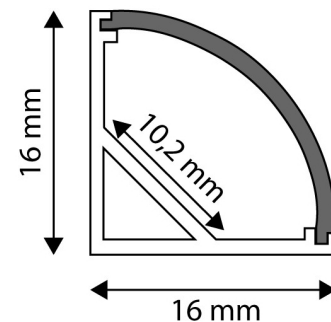

Date of issue: 2023-01-20

Page: 2/3

PRODUCT SIZE

Width: 21.9mm
 Height: 5mm
 Depth: 2 000mm

PRODUCT PICTURE

CARDBOARD BOX

EAN: 5999097910987
 Packaging: (2/bl)
 Dimensions: 20mm x 2 020mm x 5mm
 Net weight:
 Gross weight: 52g

PRODUCT OUTLINE

CARTON

EAN: 5999097910994
 Packaging: (2/bl)
 Dimensions: 2 070mm x 200mm x 160mm
 Net weight:
 Gross weight: 0.052kg

PALLET EXAMPLE

Height:
 Width: 120cm (std Euro pallet)
 Mepth: 80cm (std Euro pallet)
 Cartons per pallet: 1carton/pallet
 Cartons per row:
 Net weight:
 Gross weight: 0.052kg