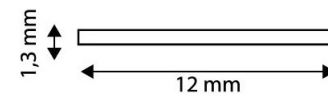

QR code:

Date of issue: 2023-01-20

Page: 2/3

PRODUCT SIZE

Width: 12mm
 Height: 1.3mm
 Depth: 1 000mm

PRODUCT PICTURE

CARDBOARD BOX

EAN: 5999097910604
 Packaging: 1/b
 Dimensions: 12mm x 1 020mm x 1.3mm
 Net weight:
 Gross weight: 23.7g

PRODUCT OUTLINE

CARTON

EAN: 5999097910611
 Packaging: 1/b
 Dimensions: 1 070mm x 200mm x 160mm
 Net weight:
 Gross weight: 0.0237kg

PALLET EXAMPLE

Height:
 Width: 120cm (std Euro pallet)
 Mepth: 80cm (std Euro pallet)
 Cartons per pallet: 1carton/pallet
 Cartons per row:
 Net weight:
 Gross weight: 0.0237kg