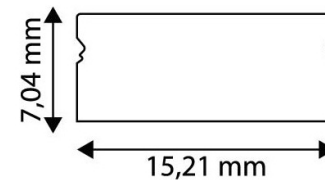

Page: 2/3

PRODUCT SIZE

Width: 15.21mm
Height: 7.04mm
Depth:

PRODUCT PICTURE

CARDBOARD BOX

EAN: 5999097910925
Packaging: 2/b
Dimensions:
Net weight:
Gross weight: 3g

PRODUCT OUTLINE

CARTON

EAN: 5999097910932
Packaging: 2/b
Dimensions:
Net weight:
Gross weight: 0.003kg

PALLET EXAMPLE

Height:
Width: 120cm (std Euro pallet)
Mepth: 80cm (std Euro pallet)
Cartons per pallet: 1carton/pallet
Cartons per row:
Net weight:
Gross weight: 0.003kg