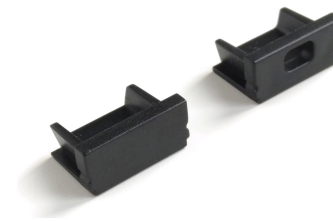

Avide Alu Profile Normal End Cap Black - 2pcs in a set

Product code: AAP-NBL-CAP
Brand link: avidelighting.com/qr/AAP-NBL-CAP
ID: AB-190518
Company name: Armin Trade Kft.
Company address: Kossuth utca 22 2/4, 4024 Debrecen

Page: 2/3

PRODUCT SIZE

Width: 15.21mm
Height: 7.04mm
Depth:

PRODUCT PICTURE

CARDBOARD BOX

EAN: 5999097910925
Packaging: 2/b
Dimensions:
Net weight:
Gross weight: 3g

PRODUCT OUTLINE

CARTON