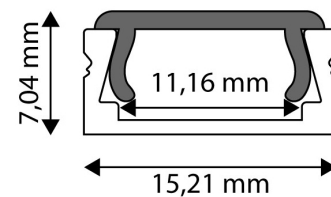

Date of issue: 2023-01-20

Page: 2/3

**PRODUCT SIZE**

Width: 15.2mm  
 Height: 5.22mm  
 Depth: 2 000mm

**PRODUCT PICTURE**

**CARDBOARD BOX**

EAN: 5999097911045  
 Packaging: (2/bl)  
 Dimensions: 15.2mm x 2 020mm x 5.22mm  
 Net weight:  
 Gross weight: 22.2g

**PRODUCT OUTLINE**

**CARTON**

EAN: 5999097911052  
 Packaging: (2/bl)  
 Dimensions: 2 070mm x 200mm x 160mm  
 Net weight:  
 Gross weight: 0.0222kg

**PALLET EXAMPLE**

Height:  
 Width: 120cm (std Euro pallet)  
 Mepth: 80cm (std Euro pallet)  
 Cartons per pallet: 1carton/pallet  
 Cartons per row:  
 Net weight:  
 Gross weight: 0.0222kg