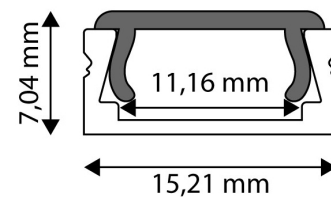

Date of issue: 2023-01-20

Page: 2/3

**PRODUCT SIZE**

Width: 15.2mm  
 Height: 5.22mm  
 Depth: 2 000mm

**PRODUCT PICTURE**

**CARDBOARD BOX**

EAN: 5999097911069  
 Packaging: (2/bl)  
 Dimensions: 15.2mm x 2 020mm x 5.22mm  
 Net weight:  
 Gross weight: 49.2g

**PRODUCT OUTLINE**

**CARTON**

EAN: 5999097911076  
 Packaging: (2/bl)  
 Dimensions: 2 070mm x 200mm x 160mm  
 Net weight:  
 Gross weight: 0.0492kg

**PALLET EXAMPLE**

Height:  
 Width: 120cm (std Euro pallet)  
 Mepth: 80cm (std Euro pallet)  
 Cartons per pallet: 1carton/pallet  
 Cartons per row:  
 Net weight:  
 Gross weight: 0.0492kg