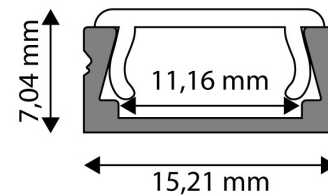

PRODUCT SIZE

Width: 15.21mm
Height: 7.04mm
Depth: 1 000mm

PRODUCT PICTURE

CARDBOARD BOX

EAN: 5999097910369
Packaging: 1/b
Dimensions: 15.21mm x 1 020mm x 7mm
Net weight:
Gross weight: 76.8g

PRODUCT OUTLINE

CARTON

EAN: 5999097910376
Packaging: 1/b
Dimensions: 1 070mm x 190mm x 170mm
Net weight:
Gross weight: 0.0768kg

PALLET EXAMPLE

Height:
Width: 120cm (std Euro pallet)
Depth: 80cm (std Euro pallet)
Cartons per pallet: 1carton/pallet
Cartons per row:
Net weight:
Gross weight: 0.0768kg