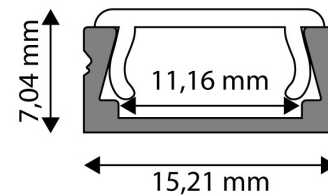

PRODUCT SIZE

Width: 15.21mm
 Height: 7.04mm
 Depth: 2 000mm

PRODUCT PICTURE

CARDBOARD BOX

EAN: 5999097910406
 Packaging: (2/bl)
 Dimensions: 15.21mm x 2 020mm x 7mm
 Net weight:
 Gross weight: 153.6g

PRODUCT OUTLINE

CARTON

EAN: 5999097910413
 Packaging: (2/bl)
 Dimensions: 2 070mm x 200mm x 160mm
 Net weight:
 Gross weight: 0.1536kg

PALLET EXAMPLE

Height:
 Width: 120cm (std Euro pallet)
 Mepth: 80cm (std Euro pallet)
 Cartons per pallet: 1carton/pallet
 Cartons per row:
 Net weight:
 Gross weight: 0.1536kg