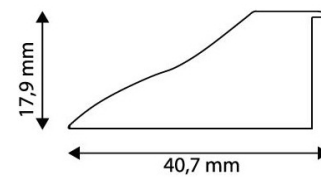

PRODUCT OUTLINE