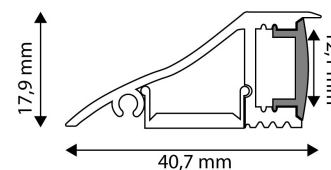

Date of issue: 2023-01-20

Page: 2/3

PRODUCT SIZE

Width: 17.9mm
 Height: 40.7mm
 Depth: 1 000mm

PRODUCT PICTURE

CARDBOARD BOX

EAN: 5999097910703
 Packaging: 1/b
 Dimensions: 41mm x 1 020mm x 18mm
 Net weight:
 Gross weight: 24.6g

PRODUCT OUTLINE

CARTON

EAN: 5999097910710
 Packaging: 1/b
 Dimensions: 1 070mm x 175mm x 185mm
 Net weight:
 Gross weight: 0.0246kg

PALLET EXAMPLE

Height:
 Width: 120cm (std Euro pallet)
 Mepth: 80cm (std Euro pallet)
 Cartons per pallet: 1carton/pallet
 Cartons per row:
 Net weight:
 Gross weight: 0.0246kg