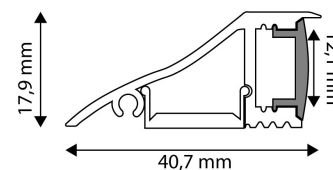

Date of issue: 2023-01-20

Page: 2/3

PRODUCT SIZE

Width: 17.9mm
 Height: 40.7mm
 Depth: 2 000mm

PRODUCT PICTURE

CARDBOARD BOX

EAN: 5999097910628
 Packaging: (2/bl)
 Dimensions: 41mm x 2 020mm x 18mm
 Net weight:
 Gross weight: 49.2g

PRODUCT OUTLINE

CARTON

EAN: 5999097910635
 Packaging: (2/bl)
 Dimensions: 2 070mm x 175mm x 185mm
 Net weight:
 Gross weight: 0.0492kg

PALLET EXAMPLE

Height:
 Width: 120cm (std Euro pallet)
 Mepth: 80cm (std Euro pallet)
 Cartons per pallet: 1carton/pallet
 Cartons per row:
 Net weight:
 Gross weight: 0.0492kg