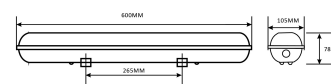

PRODUCT OUTLINE