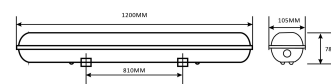

PRODUCT OUTLINE