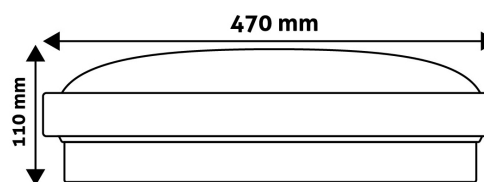

PRODUCT OUTLINE