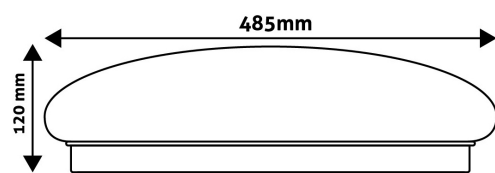

PRODUCT OUTLINE