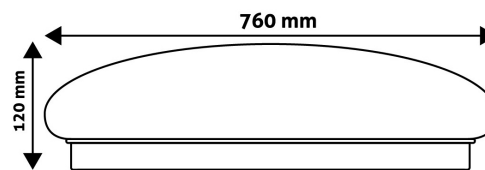

PRODUCT OUTLINE