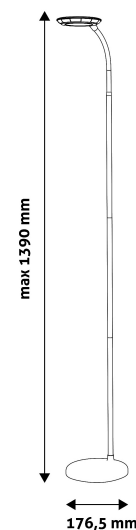

PRODUCT OUTLINE