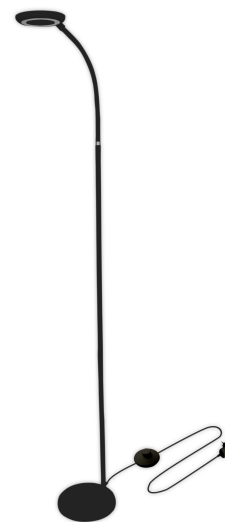

Avide LED Floor Lamp Angel 12W NW Black

Product code: ABLFL-12W-ANGEL-B
Brand link: avidelighting.com/qr/ABLFL-12W-ANGEL-B
ID: AB-190518
Company name: Armin Trade Kft.
Company address: Kossuth utca 22 2/4, 4024 Debrecen

Date of issue: 2023-01-20

Page: 2/3

PRODUCT SIZE

Width: 176.5mm
Height: 1 390mm
Depth: 176.5mm

CARDBOARD BOX

EAN: 5999097919447
Packaging: 1/b 5/c 140/p
Dimensions: 80mm x 415mm x 220mm
Net weight: 1 700g
Gross weight: 2 009g

CARTON

EAN: 5999097919454
Packaging: 1/b 5/c 140/p
Dimensions: 437mm x 415mm x 230mm
Net weight: 8.5kg
Gross weight: 10.045kg

PALLET EXAMPLE

Height:
Width: 120cm (std Euro pallet)
Depth: 80cm (std Euro pallet)
Cartons per pallet: 28carton/pallet
Cartons per row:
Net weight: 238kg
Gross weight: 281.26kg

PRODUCT PICTURE