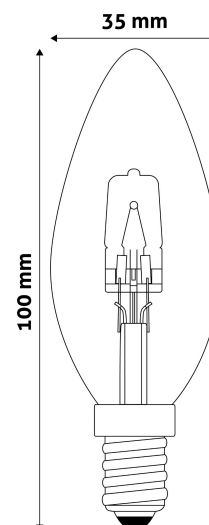

PRODUCT OUTLINE