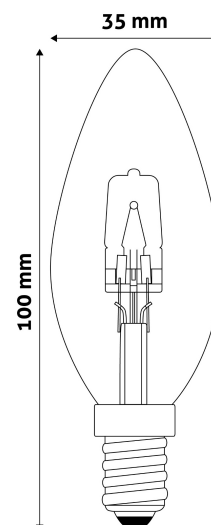

PRODUCT OUTLINE