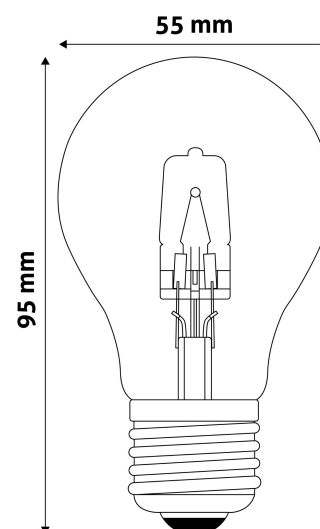

PRODUCT OUTLINE