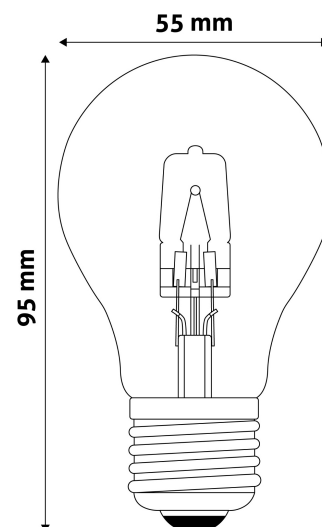

PRODUCT OUTLINE