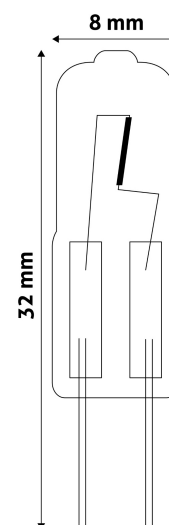

PRODUCT OUTLINE