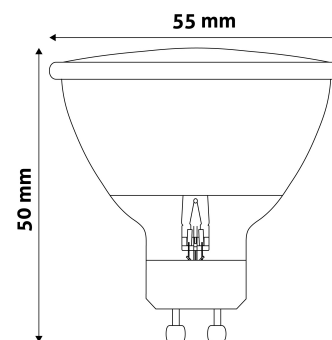

PRODUCT OUTLINE