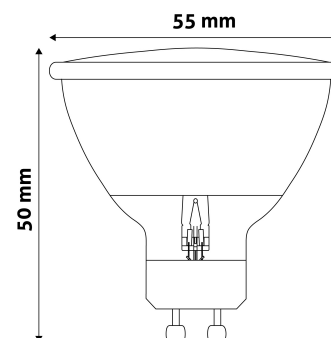

PRODUCT OUTLINE