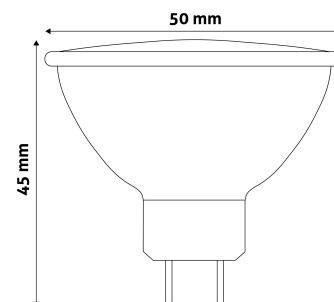

QR code:

Date of issue: 2023-01-20

Page: 1/3

SPECIFICATIONS

EAN code:	5999562283837
Socket:	GU5.3
Working temperature:	-20 - +40 °C
Packaging:	1/b 200/c
Certifications:	CE

TECHNICAL DETAILS

Wattage:	28W
Voltage:	DC12V
Beam angle:	36°
Dimmability:	Yes
Lumen output:	350lm
Color temperature:	3000K
Lifetime:	2 000h
Energy class:	G
IP standard:	IP20

Date of issue: 2023-01-20

Page: 2/3

PRODUCT SIZE

Diameter:	50mm
Height:	45mm

CARDBOARD BOX

EAN:	5999562283837
Packaging:	1/b 200/c
Dimensions:	50mm x 50mm x 50mm
Net weight:	27g
Gross weight:	37.5g

CARTON

EAN:	5999562283851
Packaging:	1/b 200/c
Dimensions:	420mm x 285mm x 265mm
Net weight:	5.4kg
Gross weight:	7.5kg

PALLET EXAMPLE

Height:	
Width:	120cm (std Euro pallet)
Depth:	80cm (std Euro pallet)
Cartons per pallet:	0carton/pallet
Cartons per row:	
Net weight:	0.027kg
Gross weight:	0.0375kg

PRODUCT PICTURE

PRODUCT OUTLINE