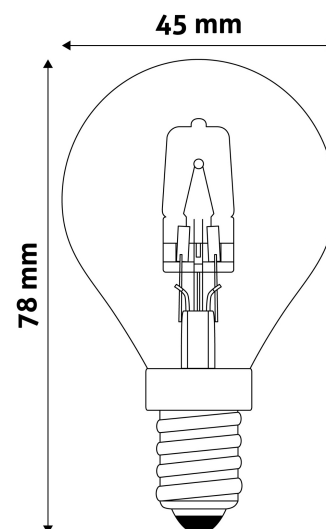

PRODUCT OUTLINE