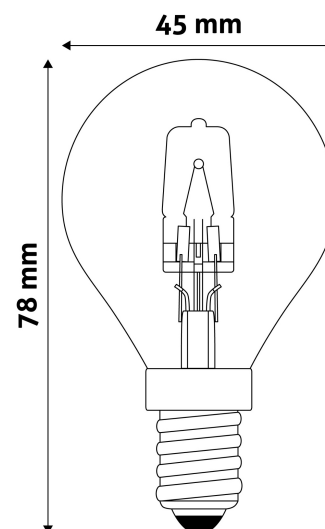

PRODUCT OUTLINE