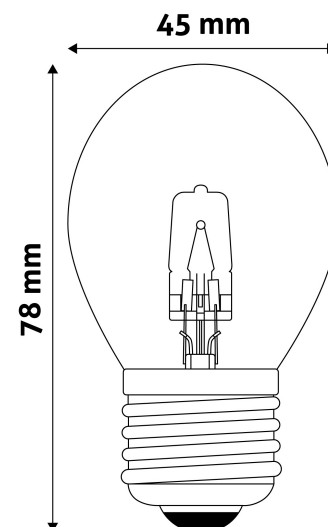

PRODUCT OUTLINE