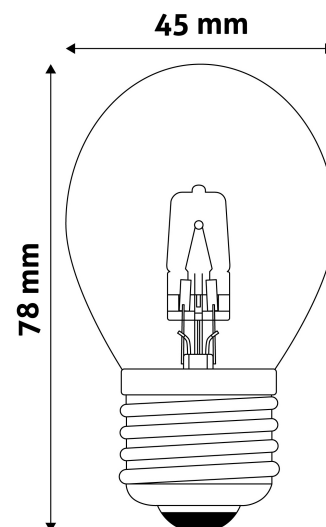

PRODUCT OUTLINE