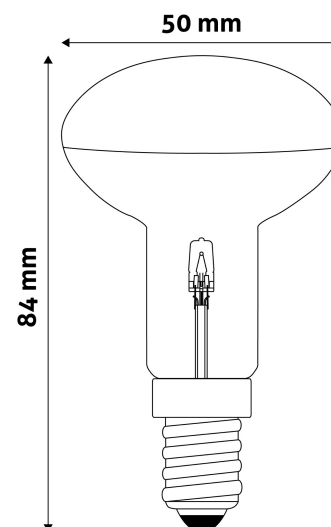

PRODUCT OUTLINE