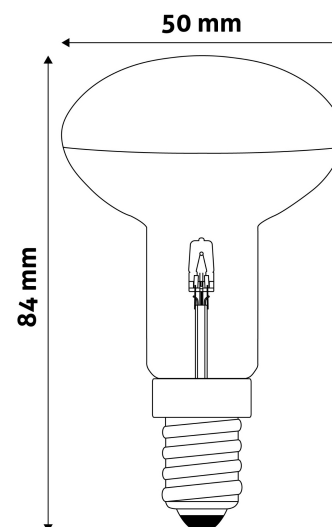

PRODUCT OUTLINE