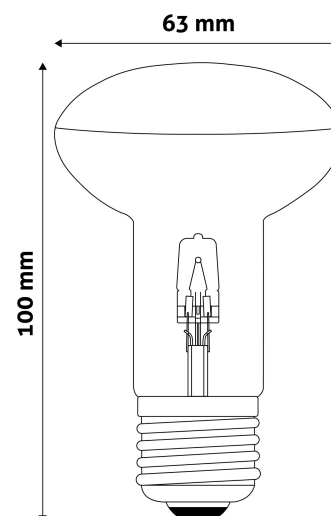

PRODUCT OUTLINE