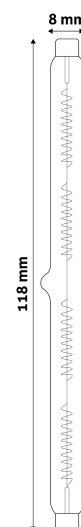

PRODUCT OUTLINE