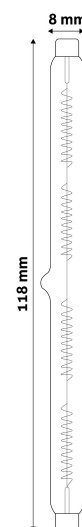

PRODUCT OUTLINE