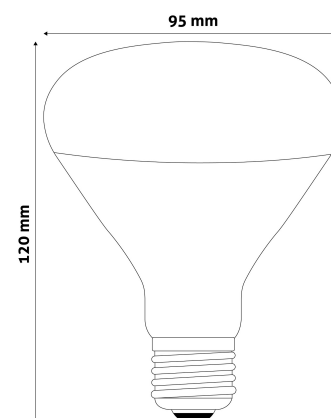

PRODUCT OUTLINE