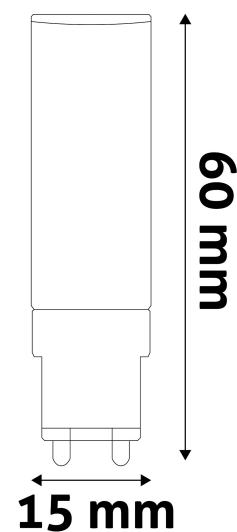

PRODUCT OUTLINE