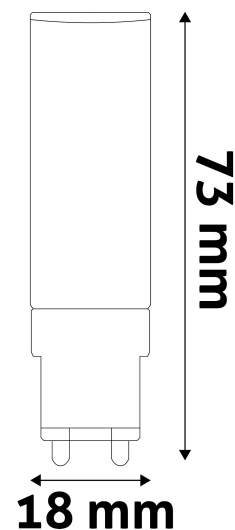

PRODUCT OUTLINE