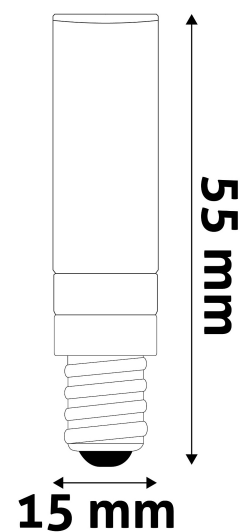

PRODUCT OUTLINE