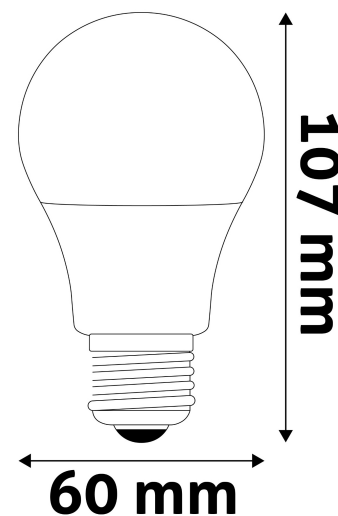

Wattage: 8W
Voltage: 220-240V
Beam angle: 180°
Dimmability: No
Lumen output: 806lm
Color temperature: 2 700K
Lifetime: 15 000h
Energy class: F
CRI: 80
IP standard: IP20

BOX PICTURE

Avide LED Globe A60 8W E27 EW 2700K

Page: 2/3

PRODUCT SIZE

Diameter:	60mm
Height:	115mm

CARDBOARD BOX

EAN:	5999097917108
Packaging:	1/b 100/c 3500/p
Dimensions:	61mm x 136mm x 61mm
Net weight:	42g
Gross weight:	64g

CARTON

EAN:	5999097917115
Packaging:	1/b 100/c 3500/p
Dimensions:	630mm x 240mm x 320mm
Net weight:	4.2kg
Gross weight:	6.4kg

PALLET EXAMPLE

Height:	
Width:	120cm (std Euro pallet)
Depth:	80cm (std Euro pallet)
Cartons per pallet:	35carton/pallet
Cartons per row:	
Net weight:	147kg
Gross weight:	224kg

PRODUCT PICTURE

PRODUCT OUTLINE