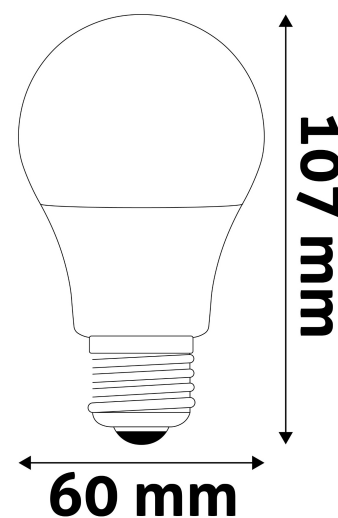

Wattage: 8W
Voltage: 220-240V
Beam angle: 180°
Dimmability: No
Lumen output: 806lm
Color temperature: 3 000K
Lifetime: 15 000h
Energy class: F
CRI: 80
IP standard: IP20

BOX PICTURE

Avide LED Globe A60 8W E27 WW 3000K

Page: 2/3

PRODUCT SIZE

Diameter: 60mm
Height: 107mm

CARDBOARD BOX

EAN: 5999562284926
Packaging: 1/b 100/c 3500/p
Dimensions: 61mm x 136mm x 61mm
Net weight: 42g
Gross weight: 54g

CARTON

EAN: 5999562284933
Packaging: 1/b 100/c 3500/p
Dimensions: 630mm x 240mm x 320mm
Net weight: 4.2kg
Gross weight: 5.4kg

PALLET EXAMPLE

Height:
Width: 120cm (std Euro pallet)
Mepth: 80cm (std Euro pallet)
Cartons per pallet: 35carton/pallet
Cartons per row: 5pcs
Net weight: 147kg
Gross weight: 189kg

PRODUCT PICTURE

PRODUCT OUTLINE