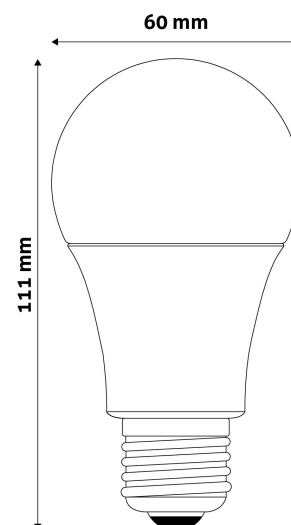

Wattage: 8W
Voltage: 220-240V
Beam angle: 240°
Dimmability: No
Lumen output: 650lm
Color temperature: 4 000K
Lifetime: 25 000h
Energy class: G
CRI: 80
IP standard: IP20

BOX PICTURE

Avide LED Globe Standard A60 8W E27 NW

Page: 2/3

PRODUCT SIZE

Diameter: 60mm
Height: 111mm

CARDBOARD BOX

EAN: 5999097918846
Packaging: 1/b 100/c 1800/p
Dimensions: 60mm x 115mm x 60mm
Net weight: 47g
Gross weight: 64g

CARTON

EAN: 5999097918853
Packaging: 1/b 100/c 1800/p
Dimensions: 640mm x 320mm x 260mm
Net weight: 4.7kg
Gross weight: 6.4kg

PALLET EXAMPLE

Height:
Width: 120cm (std Euro pallet)
Mepth: 80cm (std Euro pallet)
Cartons per pallet: 18carton/pallet
Cartons per row:
Net weight: 84.6kg
Gross weight: 115.2kg

PRODUCT PICTURE

PRODUCT OUTLINE