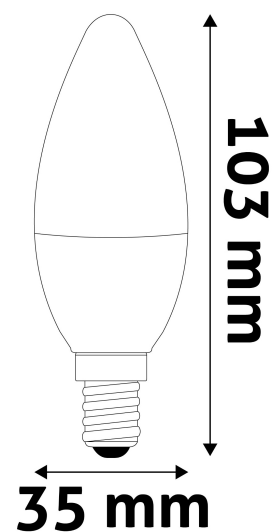

**TECHNICAL DETAILS**

**Wattage:** 6W  
**Voltage:** 220-240V  
**Beam angle:** 240°  
**Dimmability:** No  
**Lumen output:** 570lm  
**Color temperature:** 4 000K  
**Lifetime:** 25 000h  
**Energy class:** F  
**CRI:** 80  
**IP standard:** IP20

Date of issue: 2023-01-20

Page: 2/3

**PRODUCT SIZE**

Diameter: 35mm  
 Height: 103mm

**CARDBOARD BOX**

EAN: 5999562285169  
 Packaging: 1/b 100/c 7000/p  
 Dimensions: 135mm x 38mm x 38mm  
 Net weight: 26g  
 Gross weight: 33g

**CARTON**

EAN: 5999562285176  
 Packaging: 1/b 100/c 7000/p  
 Dimensions: 380mm x 200mm x 230mm  
 Net weight: 2.6kg  
 Gross weight: 3.3kg

**PALLET EXAMPLE**

Height:  
 Width: 120cm (std Euro pallet)  
 Mepth: 80cm (std Euro pallet)  
 Cartons per pallet: 70carton/pallet  
 Cartons per row:  
 Net weight: 182kg  
 Gross weight: 231kg

**PRODUCT PICTURE**

**PRODUCT OUTLINE**